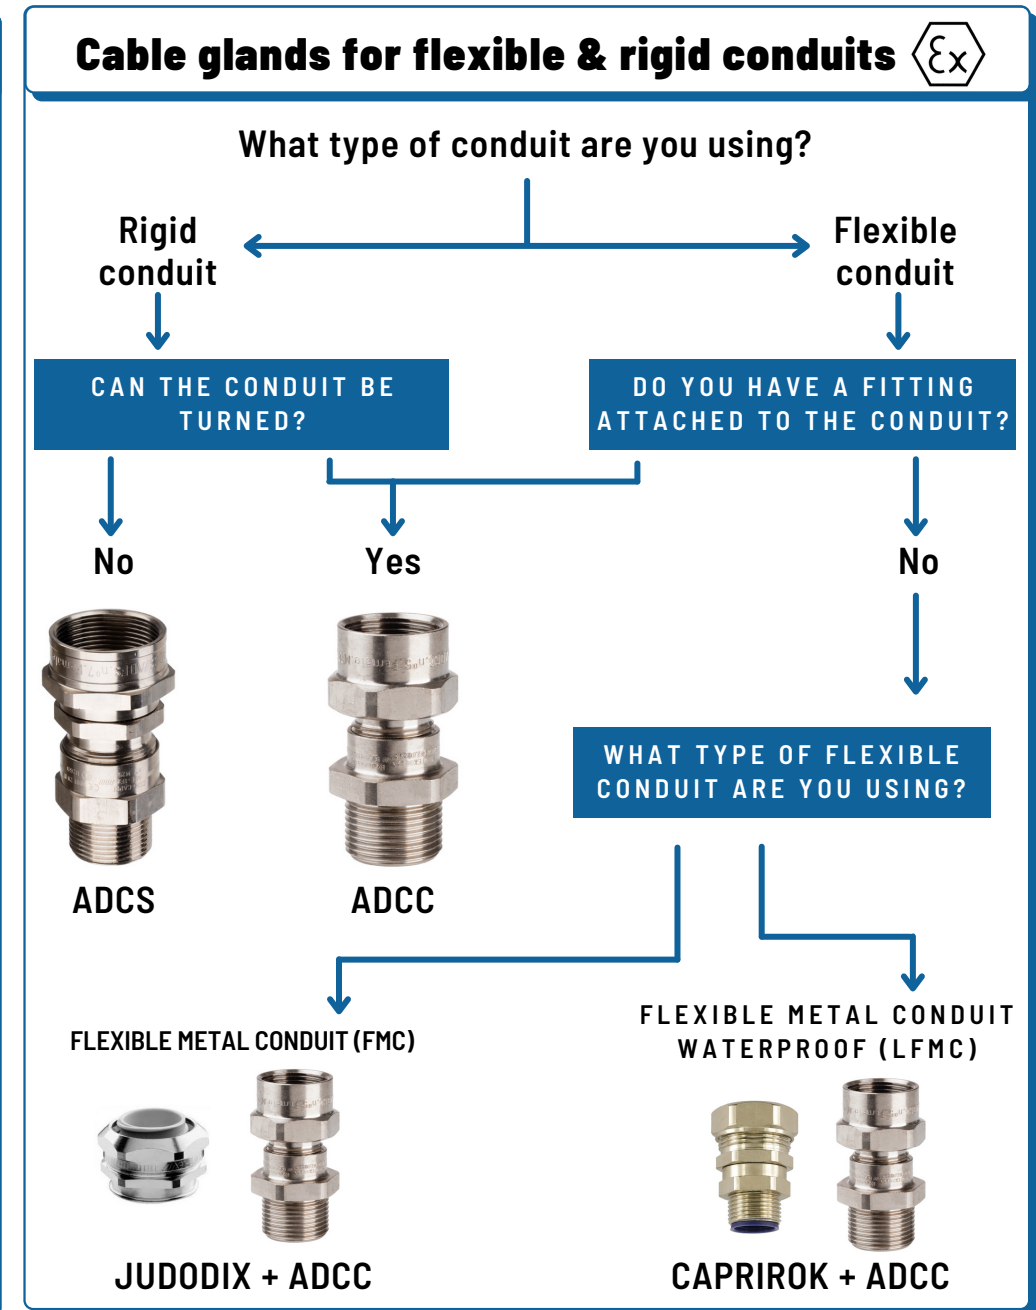

Cable Gland Overview

CAPRI
EATON'S CROUSE-HINDS BUSINESS

Cable Glands

CROUSE-HINDS SERIES By Eaton
Our global offering provides a termination solution for virtually every cable type used in hazardous, industrial, and commercial environments. Designed for strict adherence to global specifications meeting North American and international codes and standards including NEC, CEC, ATEX, IECEx and regional certifications.