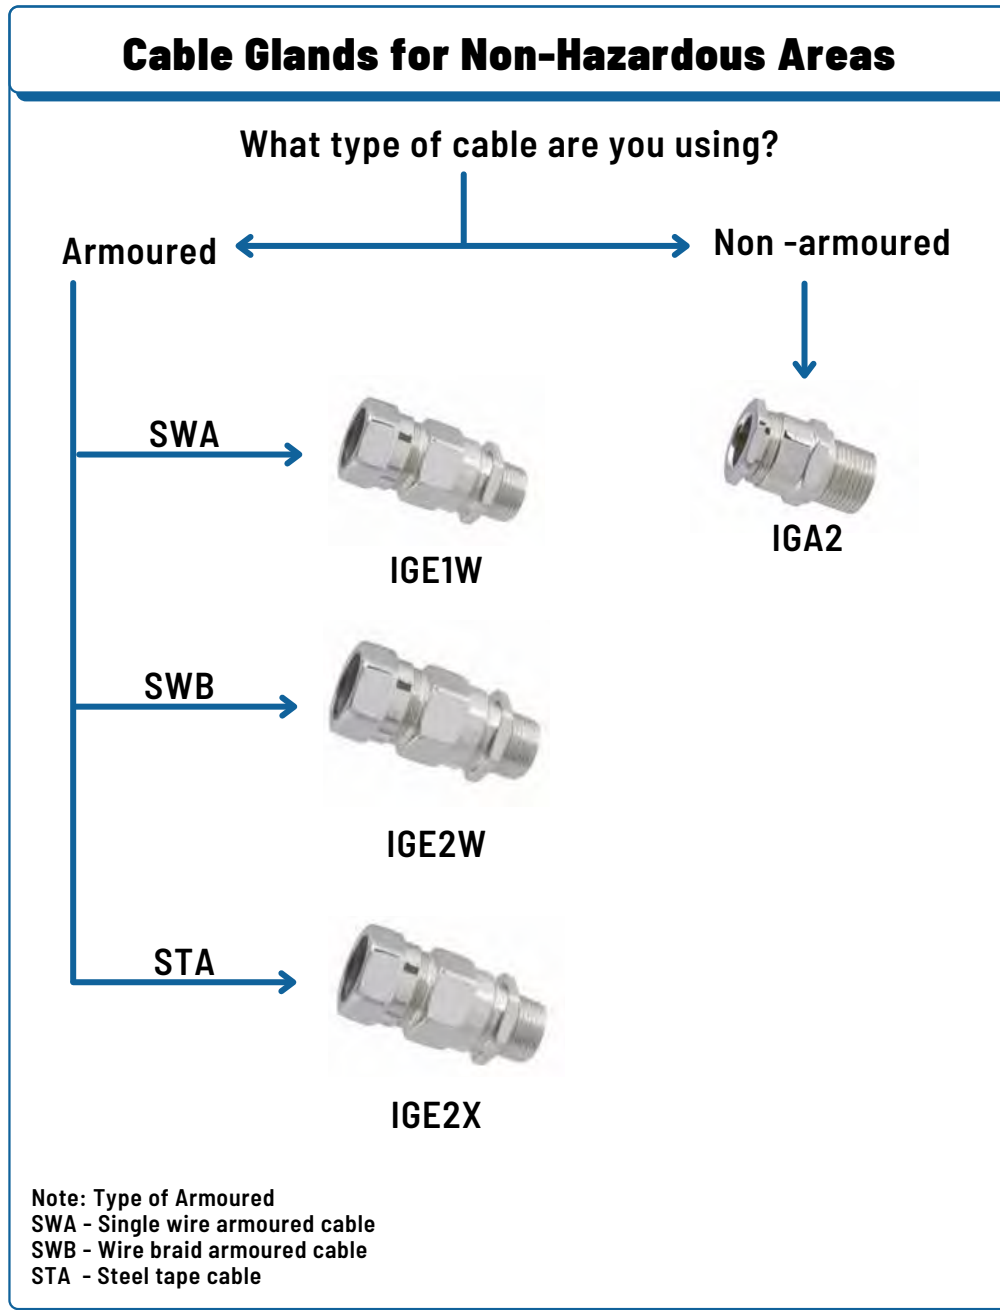

Cable Gland Overview

CAPRI
EATON'S CROUSE-HINDS BUSINESS

Cable Glands

CROUSE-HINDS SERIES By Eaton
Our global offering provides a termination solution for virtually every cable type used in hazardous, industrial, and commercial environments. Designed for strict adherence to global specifications meeting North American and international codes and standards including NEC, CEC, ATEX, IECEx and regional certifications.