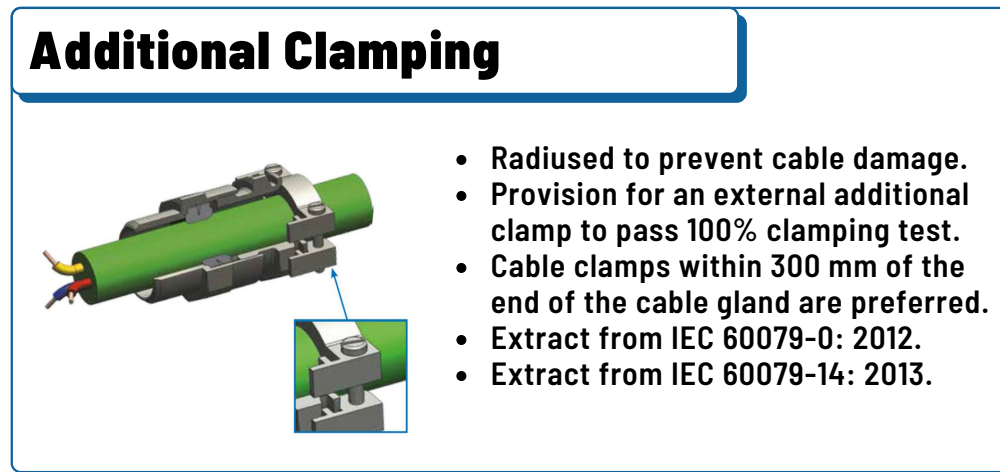

Cable Gland Overview

CAPRI
EATON'S CROUSE-HINDS BUSINESS

Cable Glands

CROUSE-HINDS SERIES By Eaton
Our global offering provides a termination solution for virtually every cable type used in hazardous, industrial, and commercial environments. Designed for strict adherence to global specifications meeting North American and international codes and standards including NEC, CEC, ATEX, IECEx and regional certifications.