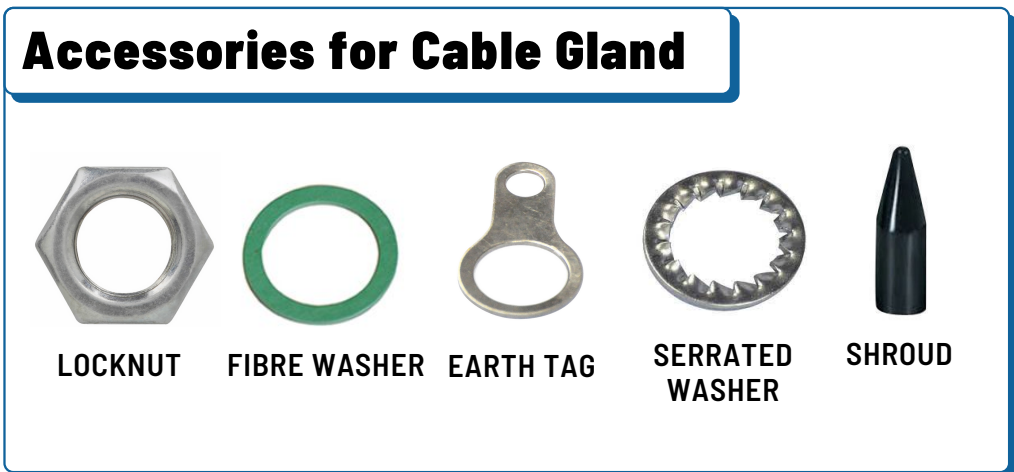

Cable Gland Overview

CAPRI
EATON'S CROUSE-HINDS BUSINESS

Cable Glands

CROUSE-HINDS SERIES By Eaton
Our global offering provides a termination solution for virtually every cable type used in hazardous, industrial, and commercial environments. Designed for strict adherence to global specifications meeting North American and international codes and standards including NEC, CEC, ATEX, IECEx and regional certifications.