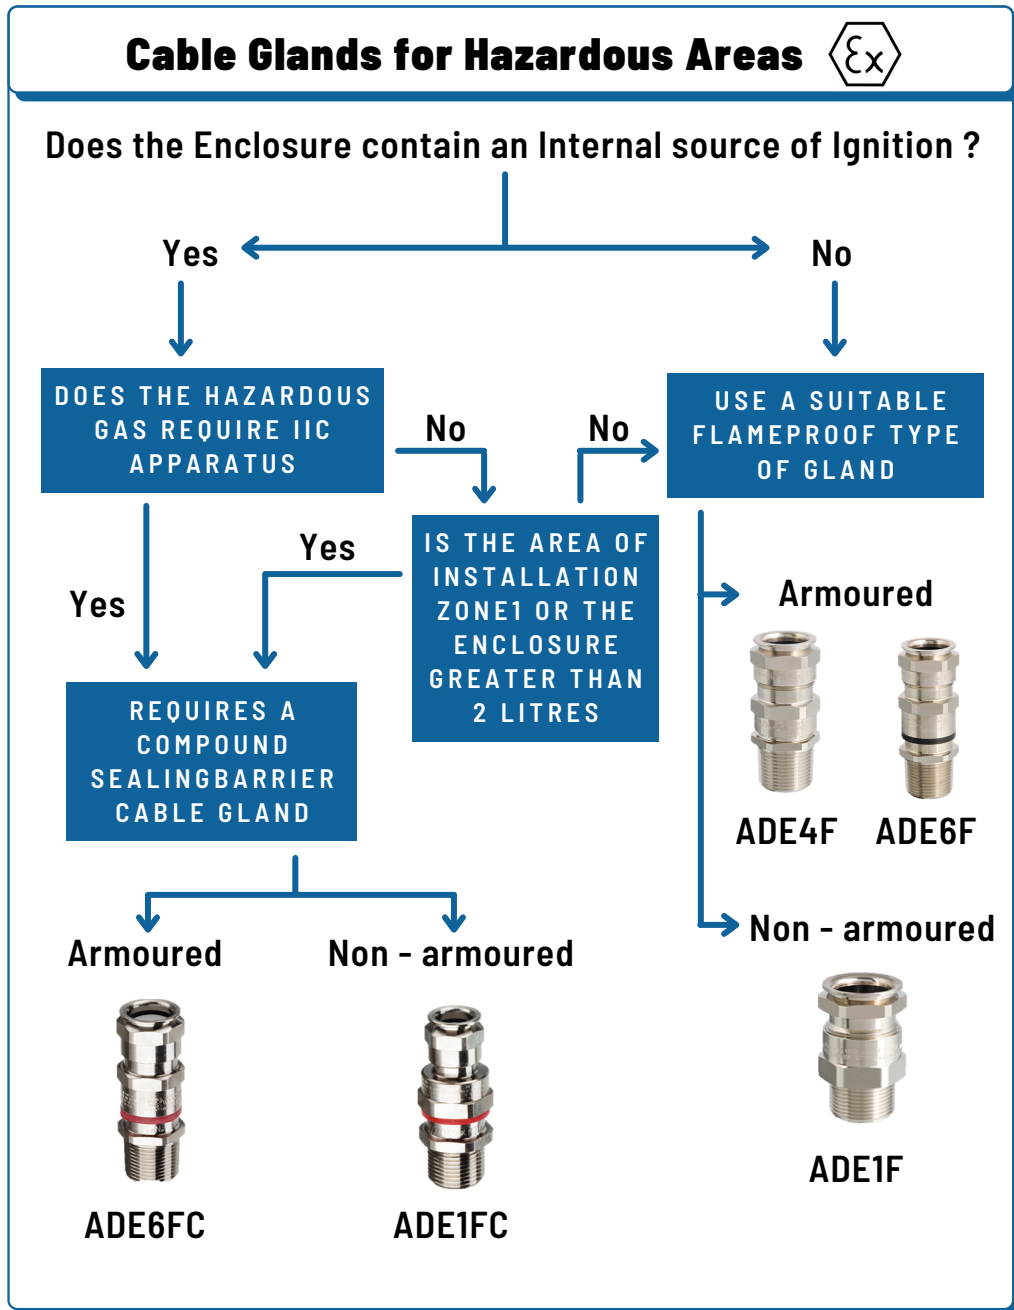

Cable Gland Overview

CAPRI
EATON'S CROUSE-HINDS BUSINESS

Cable Glands

CROUSE-HINDS SERIES By Eaton
Our global offering provides a termination solution for virtually every cable type used in hazardous, industrial, and commercial environments. Designed for strict adherence to global specifications meeting North American and international codes and standards including NEC, CEC, ATEX, IECEx and regional certifications.